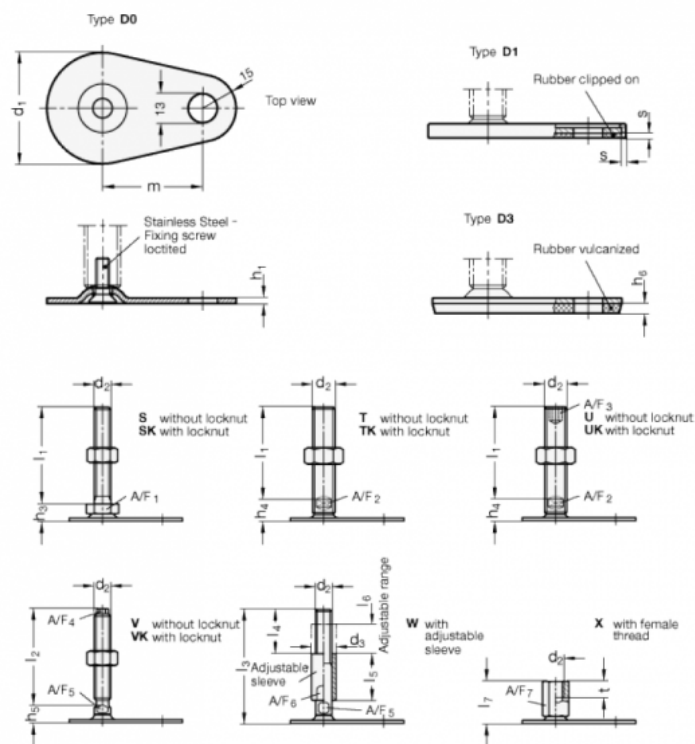

Article number: 204350M1060D3SK
 Description: E+G levelling foot
 GN 43-50-M10-60-D3-SK
 Note: SK With nut, External hexagon at the bottom

Measures

A/F1 = 17	s =
d1 = 50	
d2 = M10	
h1 = 2.5	
h3 = 11	
h6 = 4	
l1 = 60	
m = 45	